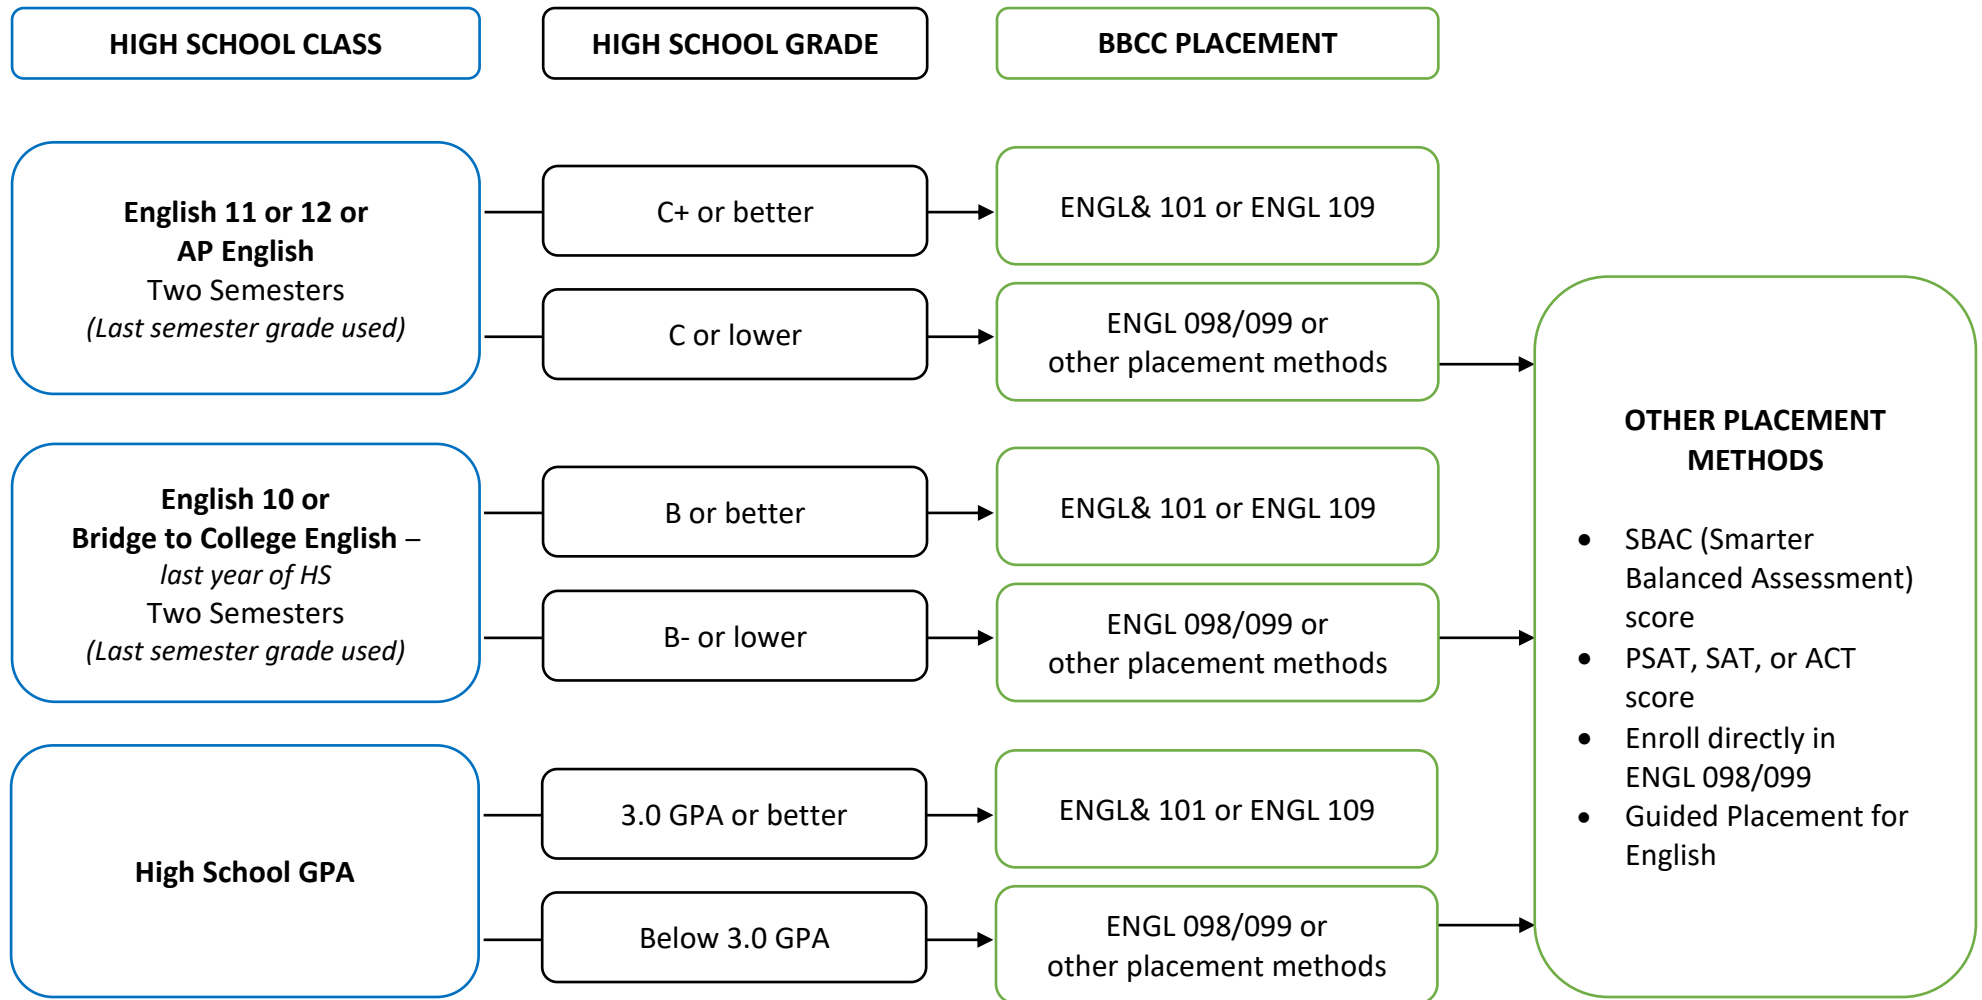

BBCC English Placement

CLASSES – Only use two most recent classes to determine placement
GRADES – Only use grades earned in the last two years
GPA – Only use if student graduated within the last ten years