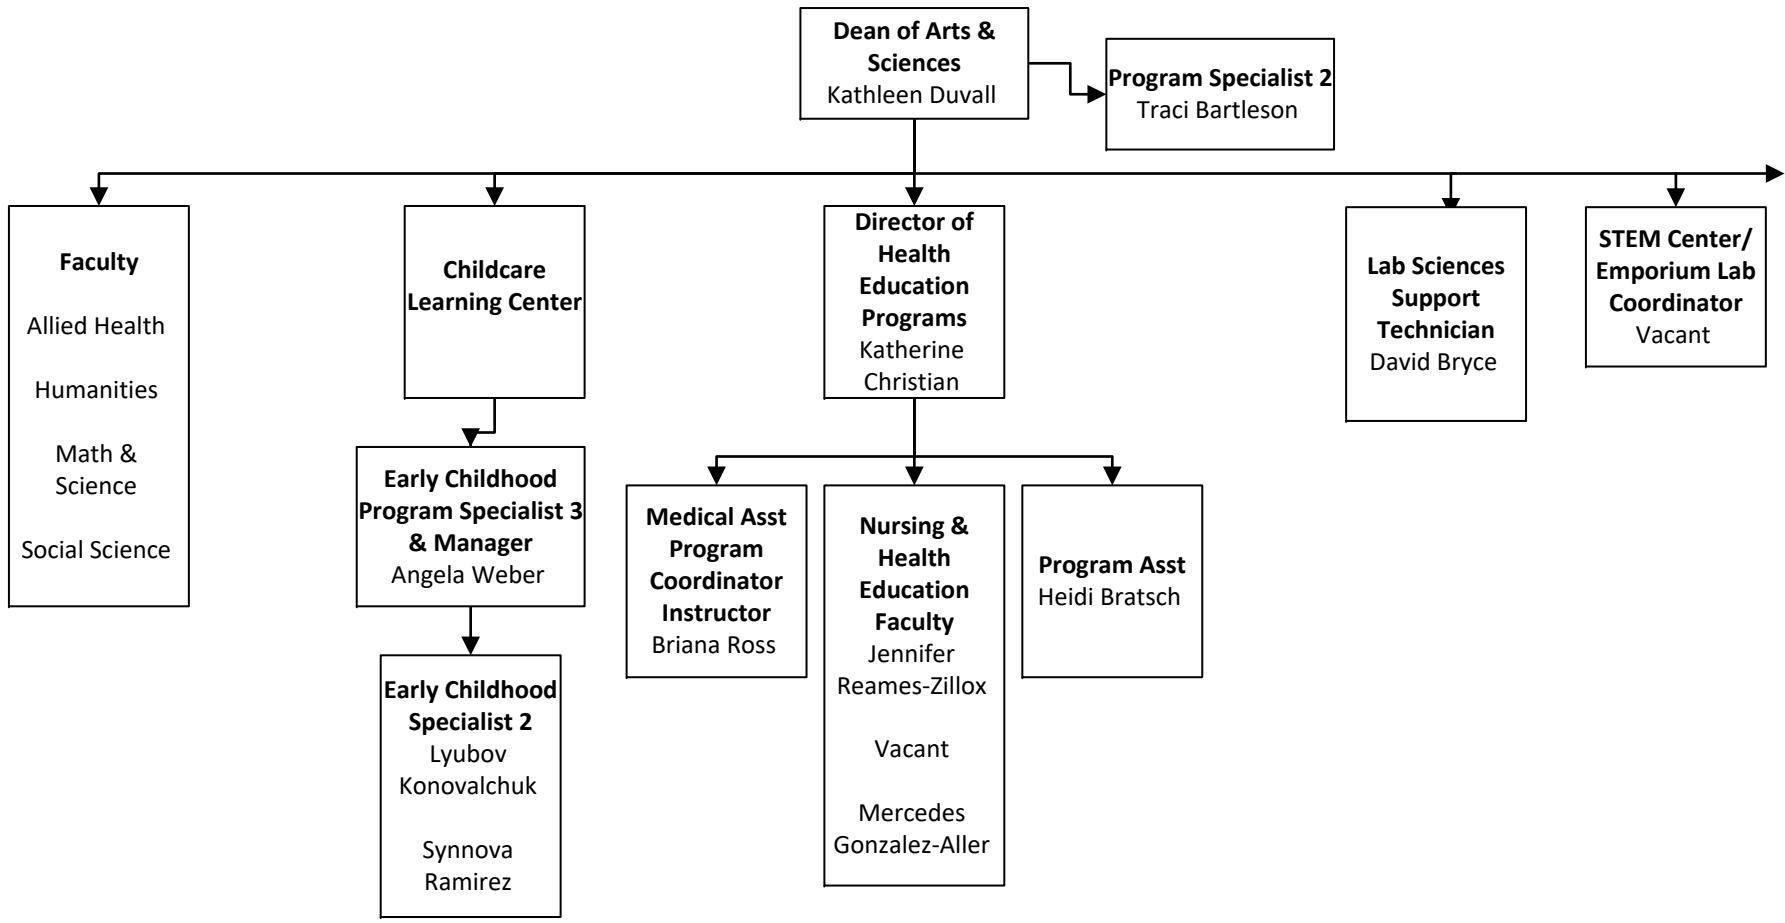

Dean of Arts & Sciences
Kathleen Duvall

Program Specialist 2
Traci Bartleson

Faculty
Allied Health
Humanities
Math & Science
Social Science

Childcare Learning Center

Director of Health Education Programs
Katherine Christian

Lab Sciences Support Technician
David Bryce

**STEM Center/
Emporium Lab Coordinator**
Vacant

Medical Asst Program Coordinator Instructor
Briana Ross

Nursing & Health Education Faculty
Jennifer Reames-Zillox
Vacant
Mercedes Gonzalez-Aller

Program Asst
Heidi Bratsch

Early Childhood Program Specialist 3 & Manager
Angela Weber

Early Childhood Specialist 2
Lyubov Konovalchuk
Synnova Ramirez